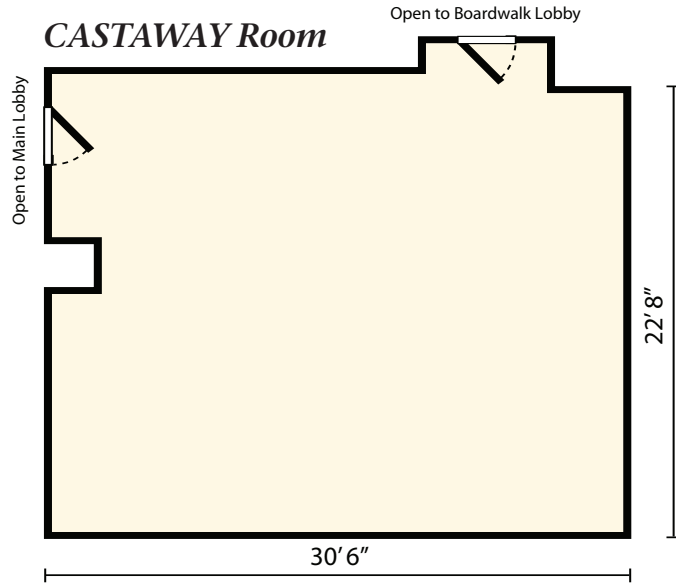

MEETING ROOMS

SUNSET Room

CASTAWAY Room

SUNRISE Room

ROOM	SQ. FT.	DIMENSIONS	BANQUET	CLASSROOM	THEATER	U-SHAPE	CONFERENCE	RECEPTION
Sunset	1,000	49'6" x 19'5"	50	40	80	30	26	80
Castaway	690	30'6" x 22'8"	50	40	80	30	26	80
Sunrise	1,000	20'1" x 50'3"	50	40	80	30	26	80