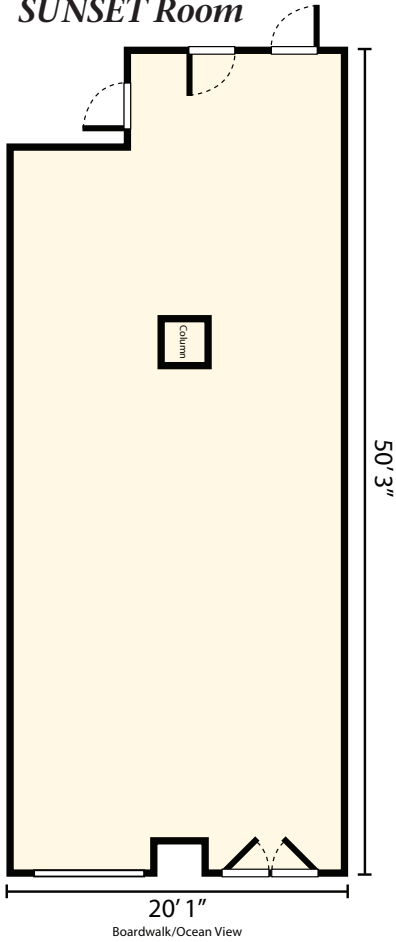

MEETING ROOMS

SUNSET Room

CASTAWAY Room

SUNRISE Room

ROOM	SQ. FT.	DIMENSIONS	BANQUET	CLASSROOM	THEATER	U-SHAPE	CONFERENCE	RECEPTION
Sunset	1,000	49'6" x 19'5"	50	40	80	30	26	80
Castaway	690	30'6" x 22'8"	50	40	80	30	26	80
Sunrise	1,000	20'1" x 50'3"	50	40	80	30	26	80