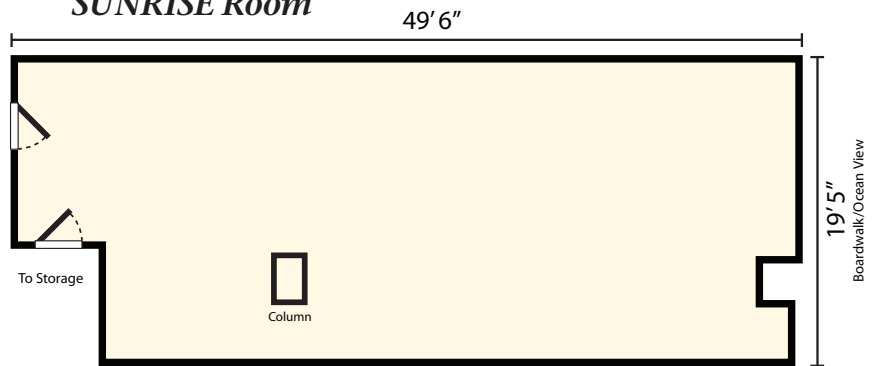

MEETING ROOMS

SUNSET Room

CASTAWAY Room

SUNRISE Room

ROOM	SQ. FT.	DIMENSIONS	BANQUET	CLASSROOM	THEATER	U-SHAPE	CONFERENCE	RECEPTION
Sunset	1,000	49'6" x 19'5"	50	40	80	30	26	80
Castaway	690	30'6" x 22'8"	50	40	80	30	26	80
Sunrise	1,000	20'1" x 50'3"	50	40	80	30	26	80